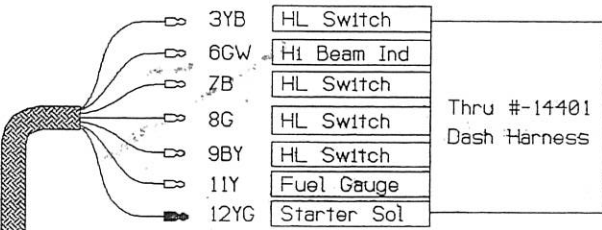

PU (8c)(6c)

Color Key:
B - Black R - Red
Bl - Blue W - White
C - Green Y - Yellow

Example: 13Bl-Y - Wire #13 Blue with Yellow Strips.

Drawn By CDO 06/11/91