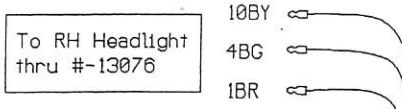

PU (8c)(6c)

Color Key:
B - Black R - Red
Bl - Blue W - White
C - Green Y - Yellow

Example: 13Bl-Y - Wire #13 Blue with Yellow Strips.

Drawn By CDO 06/11/91