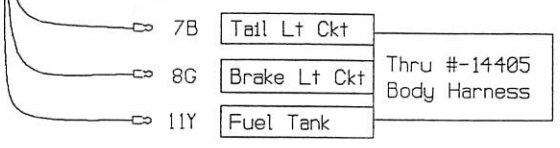

PU (8c)(6c)

Color Key:
B - Black R - Red
Bl - Blue W - White
C - Green Y - Yellow

Example: 13Bl-Y - Wire #13 Blue with Yellow Strips.

Drawn By CDO 06/11/91