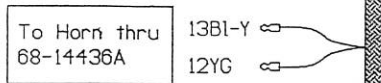

PU (8c)(6c)

Color Key:
B - Black R - Red
Bl - Blue W - White
C - Green Y - Yellow

Example: 13Bl-Y - Wire #13 Blue with Yellow Strips.

Drawn By CDO 06/11/91