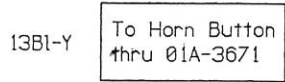

PU (8c)(6c)

Color Key:
B - Black R - Red
Bl - Blue W - White
C - Green Y - Yellow

Example: 13Bl-Y - Wire #13 Blue with Yellow Strips.

Drawn By CDO 06/11/91