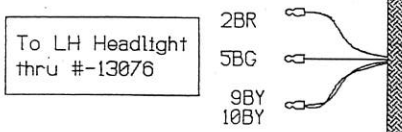

PU (8c)(6c)

Color Key:
B - Black R - Red
Bl - Blue W - White
C - Green Y - Yellow

Example: 13Bl-Y - Wire #13 Blue with Yellow Strips.

Drawn By CDO 06/11/91