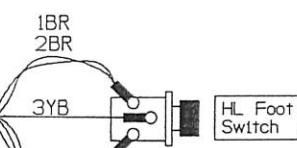

PU (8c)(6c)

Color Key:
B - Black R - Red
Bl - Blue W - White
C - Green Y - Yellow

Example: 13Bl-Y - Wire #13 Blue with Yellow Strips.

Drawn By CDO 06/11/91