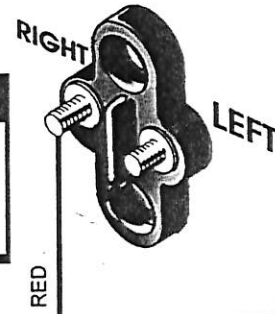

310997 - Fuel Gauge Wiring Harness

310997
1958 - 65 FUEL GAUGE
WIRING HARNESS

DENNIS CARPENTER
FORD TRACTOR RESTORATION PARTS
www.dennis-carpenter.com
704-786-8139 5001

06/29/10

Fuel Gauge Wiring Harness #310997

ORIGINAL STYLE FORD
FUEL GAUGE

JUNCTION BLOCK

When the junction block is mounted into position on the tractor the clutch pedal side is left. The brake pedal side is right.

INLINE FUSE

FUEL GAUGE
SENDING UNIT