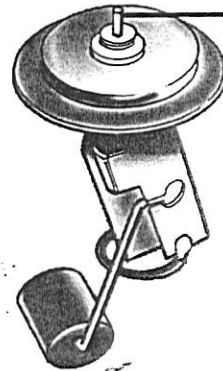

310997 - Fuel Gauge Wiring Harness

310997
1958 - 65 FUEL GAUGE
WIRING HARNESS

DENNIS CARPENTER
FORD TRACTOR RESTORATION PARTS
www.dennis-carpenter.com
704-786-8139 5001

06/29/10

Fuel Gauge Wiring Harness #310997

ORIGINAL STYLE FORD
FUEL GAUGE

JUNCTION BLOCK

When the junction block is mounted into position on the tractor the clutch pedal side is left. The brake pedal side is right.

INLINE FUSE

FUEL GAUGE
SENDING UNIT