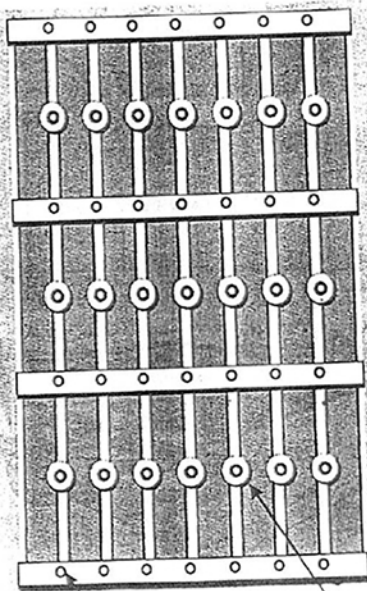

## #7C-8112610 (PF, SS, SSP) Bed Strip Bolt Kit

For 6 1/2' truck bed

Kit contains:

- (49) 5/16"-24 carriage bolts
- (49) 5/16"-24 nuts and lock washers
- (21) large flat washers

FRONT ↑

(view from underneath truck bed)

BOLTS AND NUTS  
WITH LOCK WASHERS  
AND SMALL FLAT WASHERS

BOLTS AND NUTS  
WITH FLAT WASHERS

PF = plain finish  
SS = stainless steel  
SSP = stainless steel polished

4140 Concord Parkway So., Concord, NC 28027  
(704) 786-8139 email: info@dennis-carpenter.com  
www.dennis-carpenter.com

## #7C-8112615 (PF, SS, SSP) Bed Strip and Wood Bolt Kit

For 6 1/2' truck bed

Kit contains:

- (65) 5/16"-24 carriage bolts
- (65) 5/16"-24 nuts and lock washers
- (21) large flat washers
- (6) small flat washers

FRONT ↑

(view from underneath truck bed)

BOLTS AND NUTS  
WITH LOCK WASHERS  
AND SMALL FLAT WASHERS

BOLTS AND NUTS WITH  
LARGE FLAT WASHERS

BOLTS AND NUTS WITH  
SMALL FLAT WASHERS