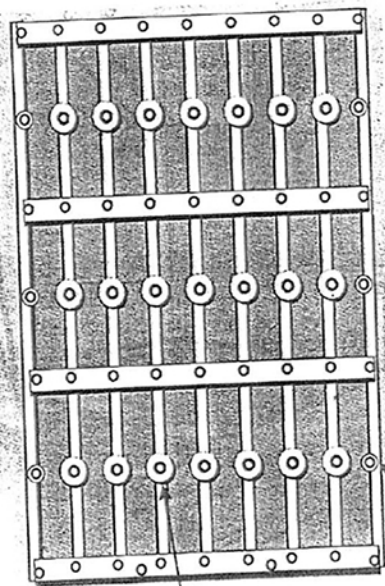

## #7C-8112610 (PF, SS, SSP) Bed Strip Bolt Kit

For 6 1/2' truck bed

Kit contains:

- (49) 5/16"-24 carriage bolts
- (49) 5/16"-24 nuts and lock washers
- (21) large flat washers

FRONT ↑

(view from underneath truck bed)

BOLTS AND NUTS  
WITH LOCK WASHERS  
AND SMALL FLAT WASHERS

BOLTS AND NUTS  
WITH FLAT WASHERS

PF = plain finish  
SS = stainless steel  
SSP = stainless steel polished

4140 Concord Parkway So., Concord, NC 28027  
(704) 786-8139 email: info@dennis-carpenter.com  
www.dennis-carpenter.com

## #7C-8112615 (PF, SS, SSP) Bed Strip and Wood Bolt Kit

For 6 1/2' truck bed

Kit contains:

- (65) 5/16"-24 carriage bolts
- (65) 5/16"-24 nuts and lock washers
- (21) large flat washers
- (6) small flat washers

FRONT ↑

(view from underneath truck bed)

BOLTS AND NUTS  
WITH LOCK WASHERS  
AND SMALL FLAT WASHERS

BOLTS AND NUTS WITH  
LARGE FLAT WASHERS

BOLTS AND NUTS WITH  
SMALL FLAT WASHERS