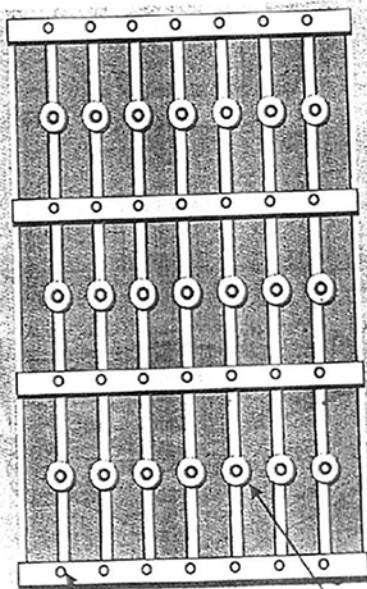

#7C-8112610 (PF, SS, SSP) Bed Strip Bolt Kit

For 6 1/2' truck bed

Kit contains:

- (49) 5/16"-24 carriage bolts
- (49) 5/16"-24 nuts and lock washers
- (21) large flat washers

FRONT ↑

(view from underneath truck bed)

BOLTS AND NUTS
WITH LOCK WASHERS
AND SMALL FLAT WASHERS

BOLTS AND NUTS
WITH FLAT WASHERS

PF = plain finish
SS = stainless steel
SSP = stainless steel polished

4140 Concord Parkway So., Concord, NC 28027
(704) 786-8139 email: info@dennis-carpenter.com
www.dennis-carpenter.com

#7C-8112615 (PF, SS, SSP) Bed Strip and Wood Bolt Kit

For 6 1/2' truck bed

Kit contains:

- (65) 5/16"-24 carriage bolts
- (65) 5/16"-24 nuts and lock washers
- (21) large flat washers
- (6) small flat washers

FRONT ↑

(view from underneath truck bed)

BOLTS AND NUTS
WITH LOCK WASHERS
AND SMALL FLAT WASHERS

BOLTS AND NUTS WITH
LARGE FLAT WASHERS

BOLTS AND NUTS WITH
SMALL FLAT WASHERS