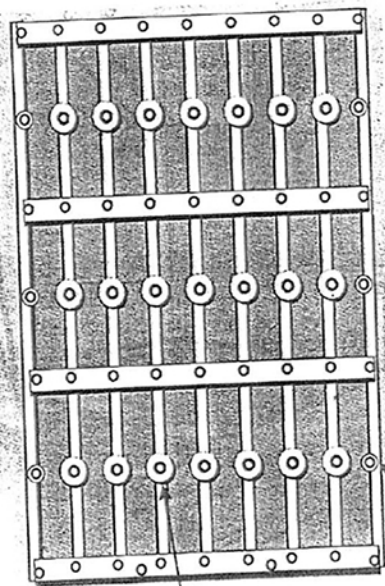

#7C-8112610 (PF, SS, SSP) Bed Strip Bolt Kit

For 6 1/2' truck bed

Kit contains:

- (49) 5/16"-24 carriage bolts
- (49) 5/16"-24 nuts and lock washers
- (21) large flat washers

FRONT ↑

(view from underneath truck bed)

BOLTS AND NUTS
WITH LOCK WASHERS
AND SMALL FLAT WASHERS

BOLTS AND NUTS
WITH FLAT WASHERS

PF = plain finish
SS = stainless steel
SSP = stainless steel polished

4140 Concord Parkway So., Concord, NC 28027
(704) 786-8139 email: info@dennis-carpenter.com
www.dennis-carpenter.com

#7C-8112615 (PF, SS, SSP) Bed Strip and Wood Bolt Kit

For 6 1/2' truck bed

Kit contains:

- (65) 5/16"-24 carriage bolts
- (65) 5/16"-24 nuts and lock washers
- (21) large flat washers
- (6) small flat washers

FRONT ↑

(view from underneath truck bed)

BOLTS AND NUTS
WITH LOCK WASHERS
AND SMALL FLAT WASHERS

BOLTS AND NUTS WITH
LARGE FLAT WASHERS

BOLTS AND NUTS WITH
SMALL FLAT WASHERS