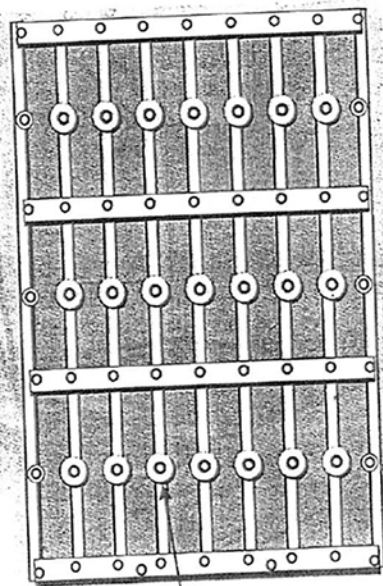

#7C-8112610 (PF, SS, SSP) Bed Strip Bolt Kit

For 6 1/2' truck bed

Kit contains:

- (49) 5/16"-24 carriage bolts
- (49) 5/16"-24 nuts and lock washers
- (21) large flat washers

FRONT ↑

(view from underneath truck bed)

BOLTS AND NUTS
WITH LOCK WASHERS
AND SMALL FLAT WASHERS

BOLTS AND NUTS
WITH FLAT WASHERS

PF = plain finish
SS = stainless steel
SSP = stainless steel polished

4140 Concord Parkway So., Concord, NC 28027
(704) 786-8139 email: info@dennis-carpenter.com
www.dennis-carpenter.com

#7C-8112615 (PF, SS, SSP) Bed Strip and Wood Bolt Kit

For 6 1/2' truck bed

Kit contains:

- (65) 5/16"-24 carriage bolts
- (65) 5/16"-24 nuts and lock washers
- (21) large flat washers
- (6) small flat washers

FRONT ↑

(view from underneath truck bed)

BOLTS AND NUTS
WITH LOCK WASHERS
AND SMALL FLAT WASHERS

BOLTS AND NUTS WITH
LARGE FLAT WASHERS

BOLTS AND NUTS WITH
SMALL FLAT WASHERS