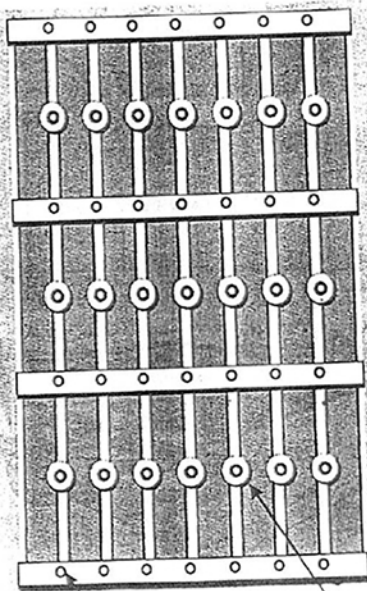

#7C-8112610 (PF, SS, SSP) Bed Strip Bolt Kit

For 6 1/2' truck bed

Kit contains:

- (49) 5/16"-24 carriage bolts
- (49) 5/16"-24 nuts and lock washers
- (21) large flat washers

FRONT ↑

(view from underneath truck bed)

BOLTS AND NUTS
WITH LOCK WASHERS
AND SMALL FLAT WASHERS

BOLTS AND NUTS
WITH FLAT WASHERS

PF = plain finish
SS = stainless steel
SSP = stainless steel polished

4140 Concord Parkway So., Concord, NC 28027
(704) 786-8139 email: info@dennis-carpenter.com
www.dennis-carpenter.com

#7C-8112615 (PF, SS, SSP) Bed Strip and Wood Bolt Kit

For 6 1/2' truck bed

Kit contains:

- (65) 5/16"-24 carriage bolts
- (65) 5/16"-24 nuts and lock washers
- (21) large flat washers
- (6) small flat washers

FRONT ↑

(view from underneath truck bed)

BOLTS AND NUTS
WITH LOCK WASHERS
AND SMALL FLAT WASHERS

BOLTS AND NUTS WITH
LARGE FLAT WASHERS

BOLTS AND NUTS WITH
SMALL FLAT WASHERS