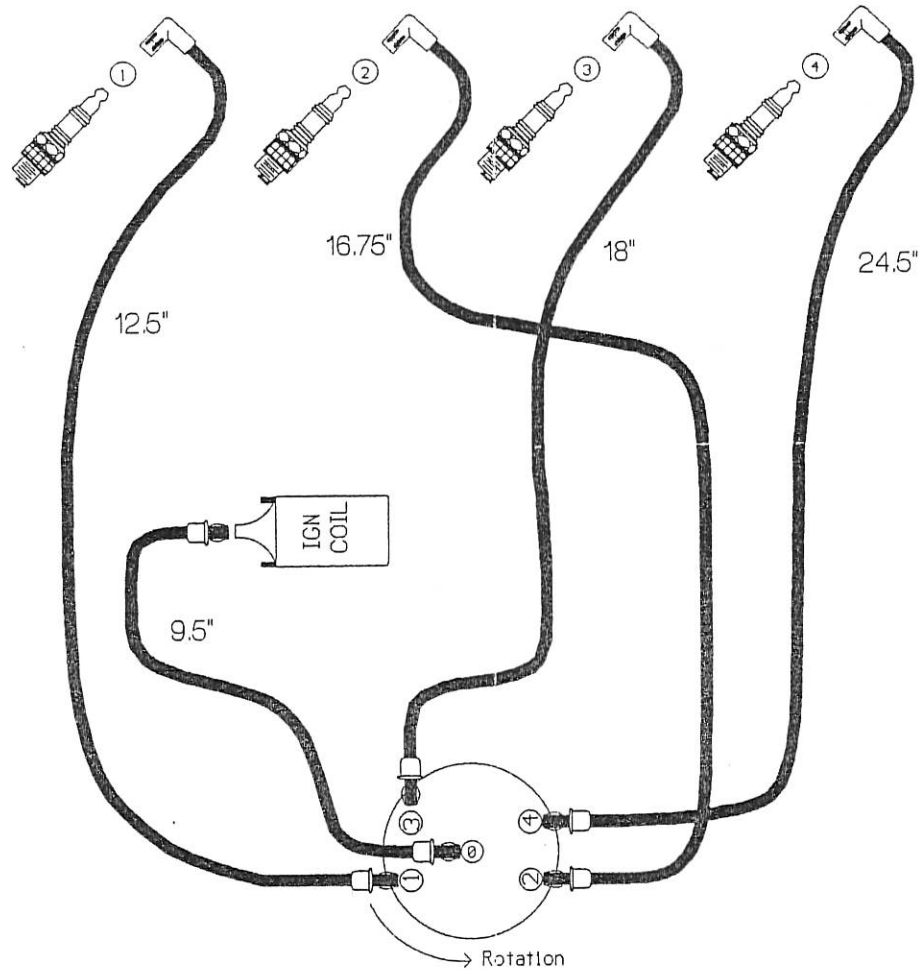

Tractor (4c)

AFTER S/N- 263843
(SIDE MT DIST)

Firing Order: 1-2-4-3

Color Key:
B - Black