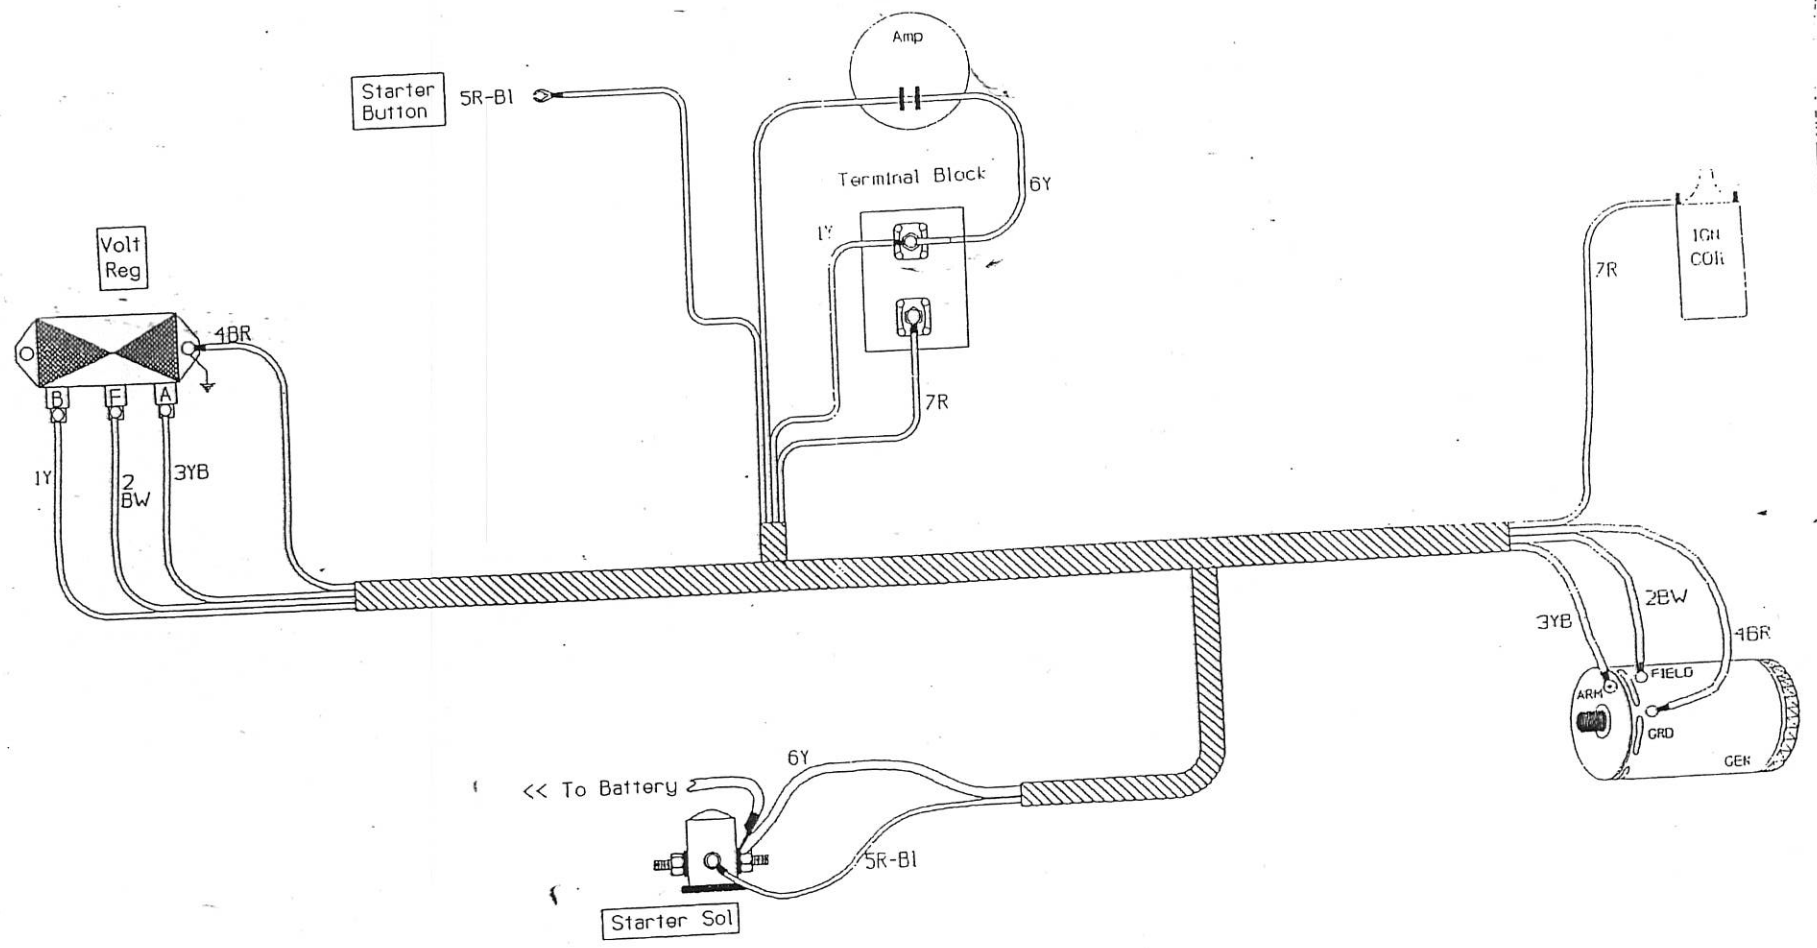

8N-11115 with

02/14/99

FORD

# 8N-14401C DASH HARNESS, TRACTOR

Tractor (LATE) Serial# 263843 & UP

Color Key:  
 B - Black    W - White  
 B1 - Blue    Y - Yellow  
 R - Red

Exampler: 4BR - Wire #1 Black with Red Tracer.

Drawn Bu | CDO | 02/14/99