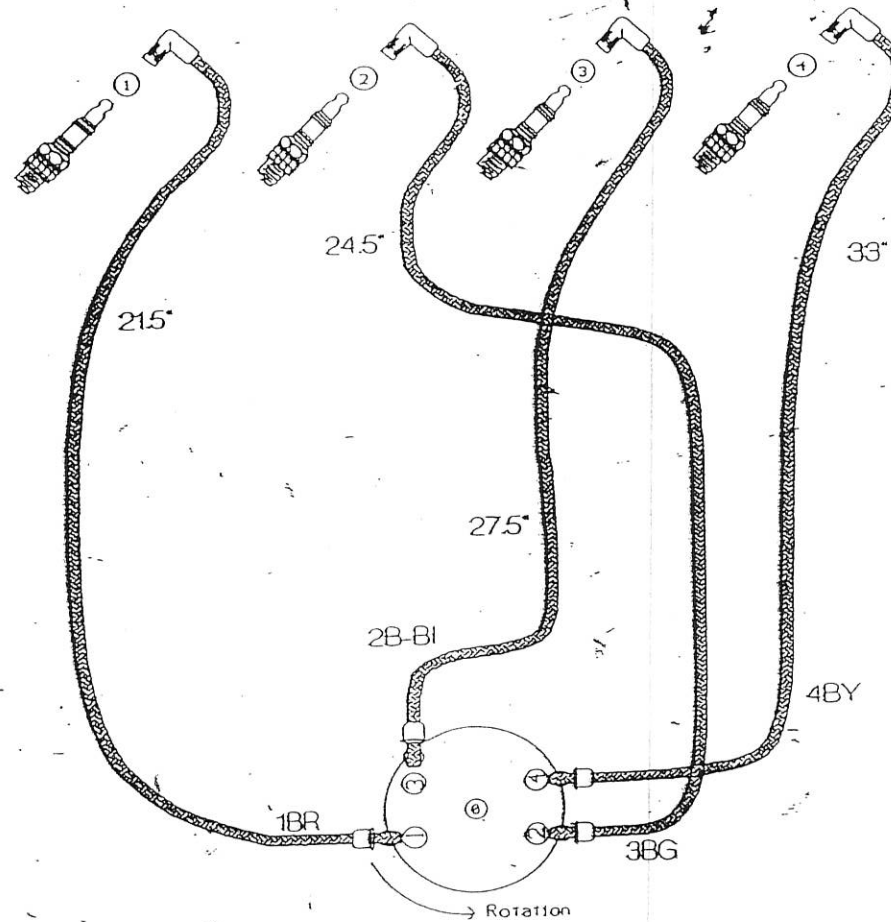

FORD

9N-12259A 39-47 IGNITION WIRE SET ()

06/25/99

Tractor (4c)

Firing Order: 1-2-4-3

Color Key
B - Black
BI - Blue
C - Green
R - Red
Y - Yellow
Example: 3BG - Wire #3 Black with Green Tracers

Drawn by: C. E. Engstrom