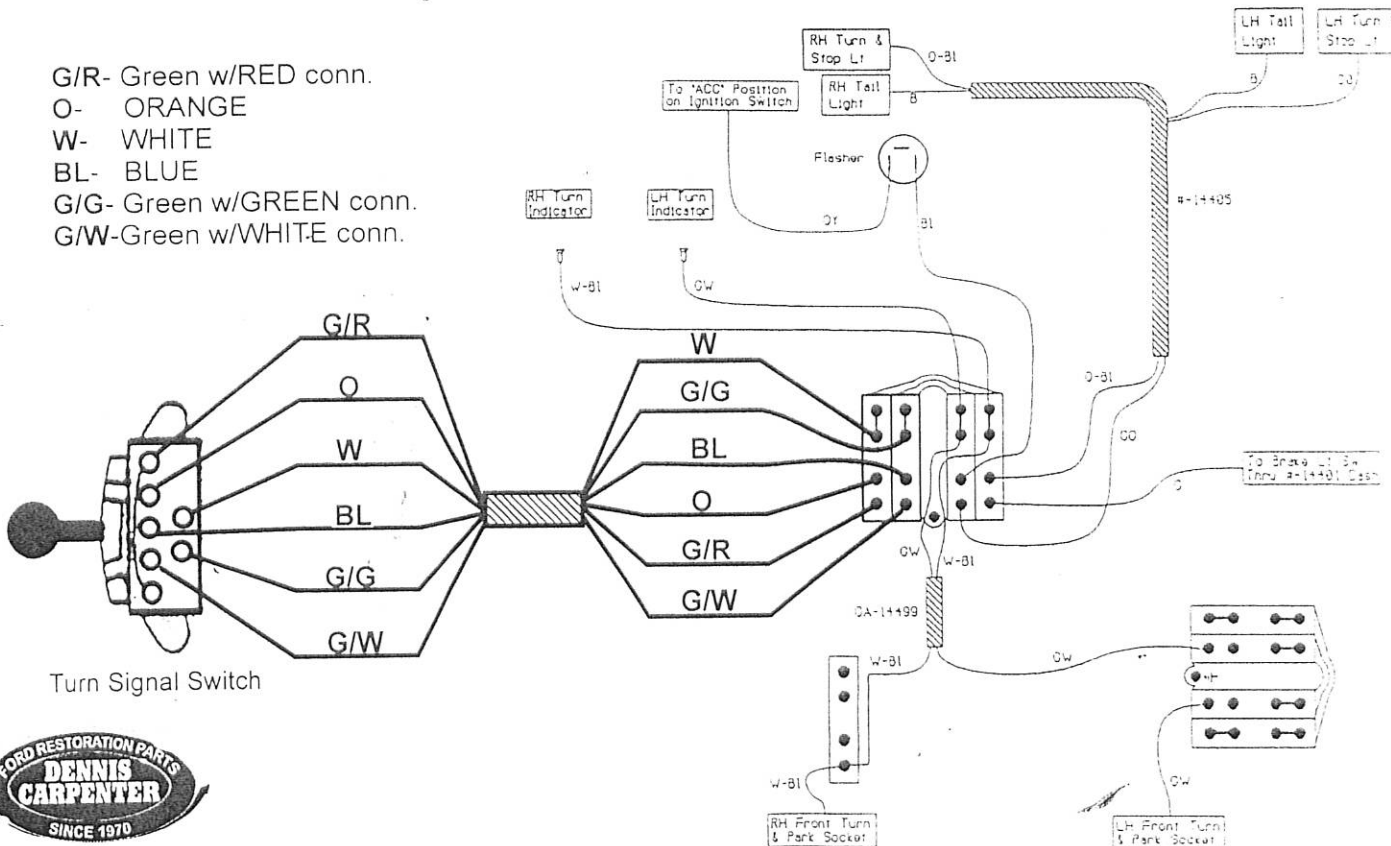

B5A-13341-A 1951-1955 Ford Car Turn Signal Switch
B8A-13341-A 1956-1958 Ford Car Turn Signal Switch

G/R- Green w/RED conn.
 O- ORANGE
 W- WHITE
 BL- BLUE
 G/G- Green w/GREEN conn.
 G/W- Green w/WHITE conn.

www.dennis-carpenter.com 704-786-8139 4140 CONCORD PARKWAY SO., CONCORD, NC. 28027

B5A-13341-A 1951-1955 Ford Car Turn Signal Switch
B8A-13341-A 1956-1958 Ford Car Turn Signal Switch

G/R- Green w/RED conn.
 O- ORANGE
 W- WHITE
 BL- BLUE
 G/G- Green w/GREEN conn.
 G/W- Green w/WHITE conn.