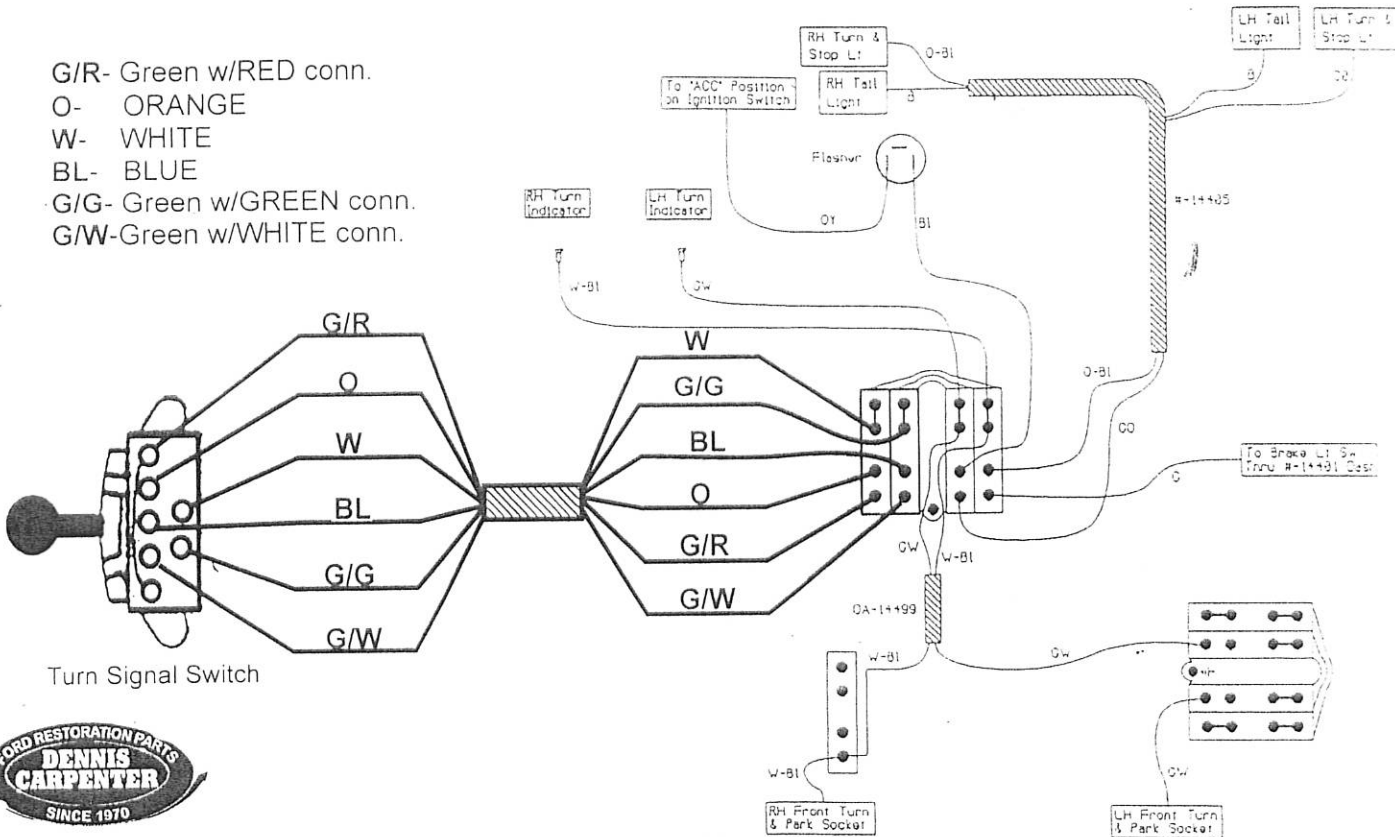

B5A-13341-A 1951-1955 Ford Car Turn Signal Switch
B8A-13341-A 1956-1958 Ford Car Turn Signal Switch

G/R- Green w/RED conn.
 O- ORANGE
 W- WHITE
 BL- BLUE
 G/G- Green w/GREEN conn.
 G/W- Green w/WHITE conn.

www.dennis-carpenter.com 704-786-8139 4140 CONCORD PARKWAY SO., CONCORD, NC. 28027

B5A-13341-A 1951-1955 Ford Car Turn Signal Switch
B8A-13341-A 1956-1958 Ford Car Turn Signal Switch

G/R- Green w/RED conn.
 O- ORANGE
 W- WHITE
 BL- BLUE
 G/G- Green w/GREEN conn.
 G/W- Green w/WHITE conn.