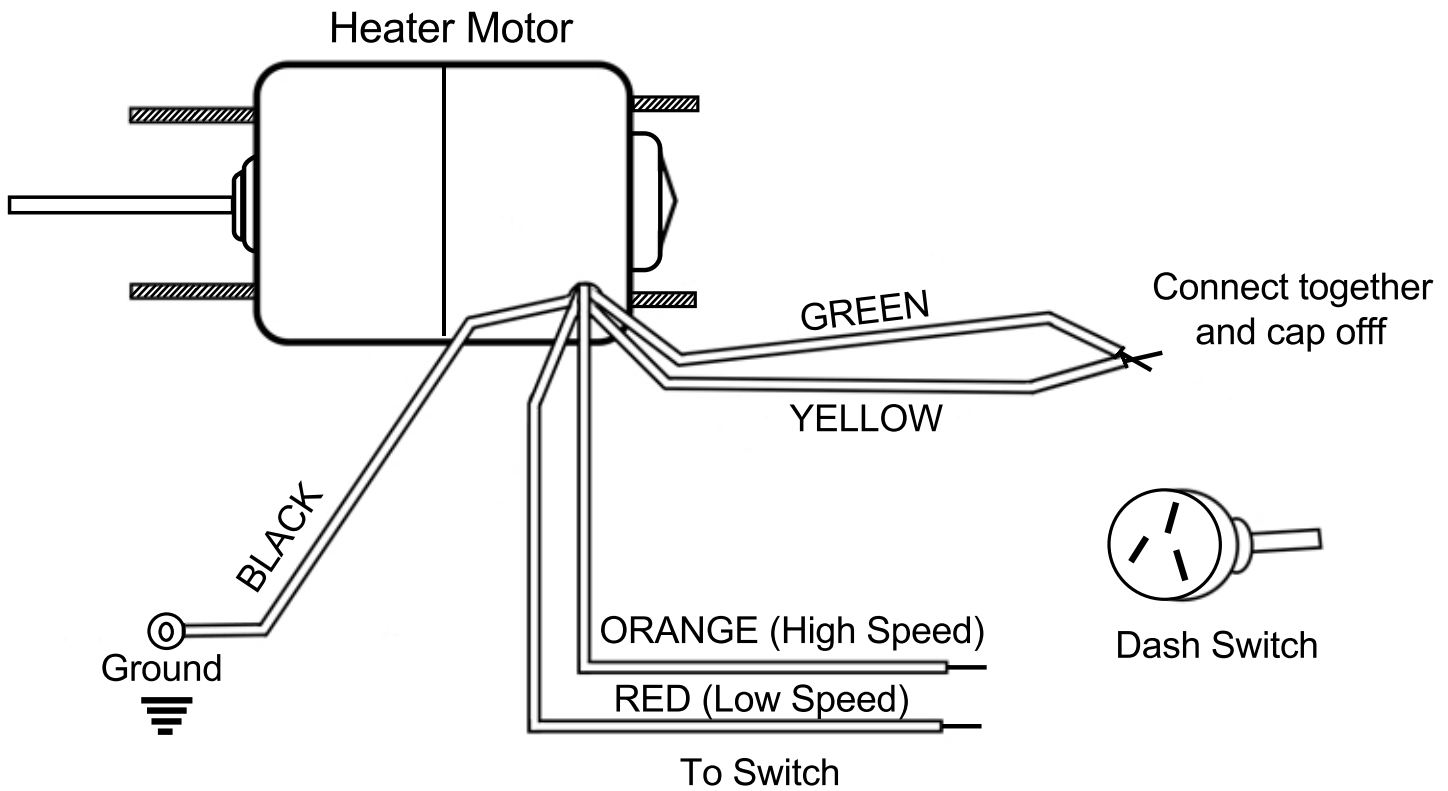

B6A-18527-B Heater Motor Wiring for Clockwise Rotation

****Important - Wiring daigram is color coded according to factory wiring harness only, colors may not match if your wiring harness has been changed or modified.**

B6A-18527-B Heater Motor Wiring for Counter Clockwise Rotation

****Important - Wiring daigram is color coded according to factory wiring harness only, colors may not match if your wiring harness has been changed or modified.**