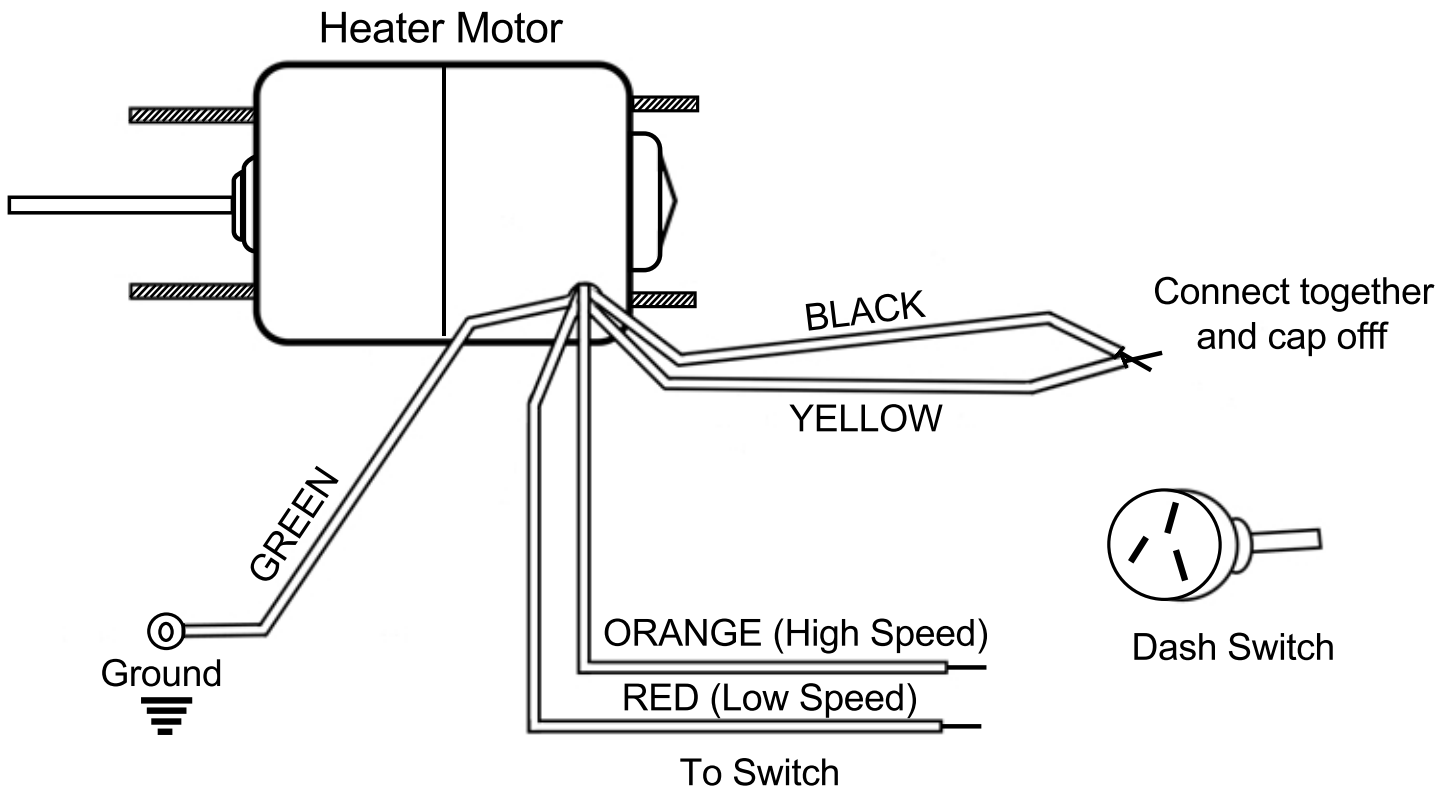

B6A-18527-B Heater Motor Wiring for Clockwise Rotation

****Important - Wiring daigram is color coded according to factory wiring harness only, colors may not match if your wiring harness has been changed or modified.**

B6A-18527-B Heater Motor Wiring for Counter Clockwise Rotation

****Important - Wiring daigram is color coded according to factory wiring harness only, colors may not match if your wiring harness has been changed or modified.**