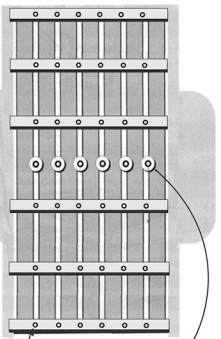

#BAAA-8112612 (PF) Bed Strip Bolt Kit

8'-0" Truck Bed

Kit contains:

- (63) 1/4"-20 knurled bolts
- (63) 1/4"-20 nuts and lock washers
- (21) large flat washers

FRONT ↑

(view from underneath truck bed)

KNURLED BOLTS AND NUTS
WITH FLAT WASHERS

KNURLED BOLTS AND NUTS
WITH LOCK WASHERS
AND SMALL FLAT WASHERS

PF = plain finish

#BAAA-8112615 (PF) Bed Strip & Bed Side Bolt Kit

8'-0" Truck Bed

Kit contains:

- (63) 1/4"-20 knurled bolts
- (10) 5/16"-24 carriage bolts
- (73) nuts and lock washers
- (8) small flat washers
- (21) large flat washers

FRONT ↑

(view from underneath truck bed)