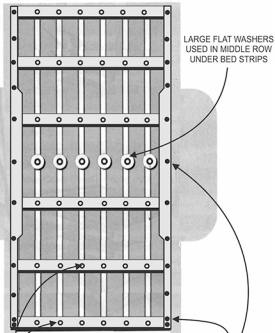

KNURLED BOLTS AND NUTS
WITH LOCK WASHERS
AND SMALL FLAT WASHERS
(Knurled bolts used on the
bed strips only)

CARRIAGE BOLTS AND NUTS
WITH LOCK WASHERS
AND SMALL FLAT WASHERS
(Used on bed sides)

LARGE FLAT WASHERS
USED IN MIDDLE ROW
UNDER BED STRIPS