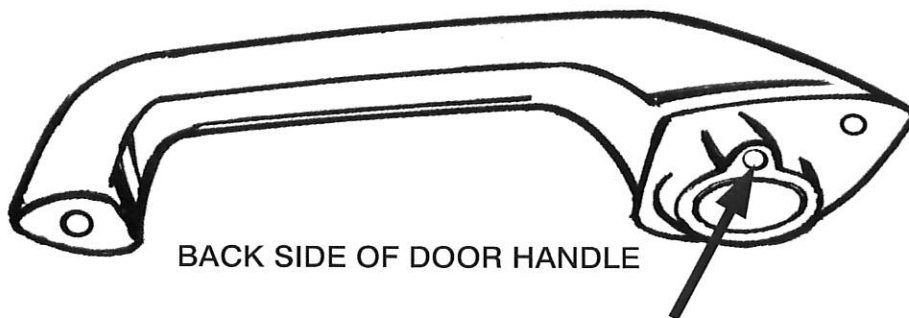

C3AZ-7022400-C / 401-C 1963-64 Galaxie Outside Door Handle

BACK SIDE OF DOOR HANDLE