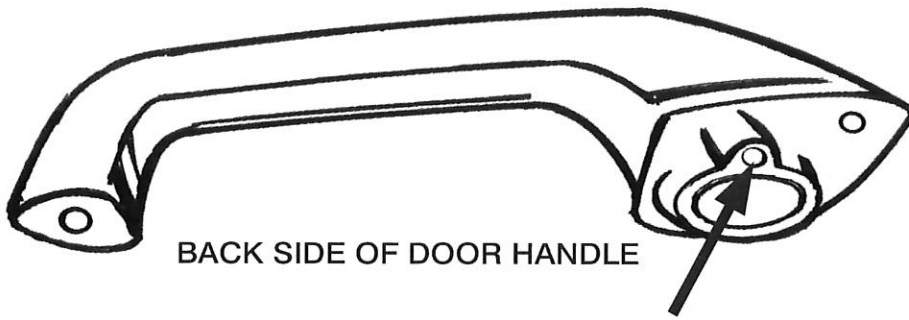

**C3AZ-7022400-C / 401-C 1963-64 Galaxie Outside Door Handle**

BACK SIDE OF DOOR HANDLE

[www.dennis-carpenter.com](http://www.dennis-carpenter.com)

**704-786-8139**

4140 CONCORD PARKWAY SO., CONCORD, NC. 28027

**NOTICE:**

*The original screw will not fit into the handle at this location.  
The screw that comes with the new handle must be used.*

**C3AZ-7022400-C / 401-C 1963-64 Galaxie Outside Door Handle**

BACK SIDE OF DOOR HANDLE