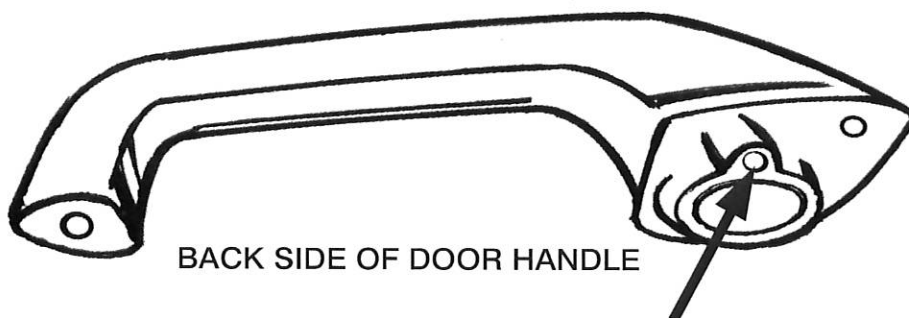

**NOTICE:**

*The original screw will not fit into the handle at this location.  
The screw that comes with the new handle must be used.*

**C3AZ-7022400-C / 401-C 1963-64 Galaxie Outside Door Handle**

BACK SIDE OF DOOR HANDLE

[www.dennis-carpenter.com](http://www.dennis-carpenter.com)

**704-786-8139**

4140 CONCORD PARKWAY SO., CONCORD, NC. 28027

**NOTICE:**

*The original screw will not fit into the handle at this location.  
The screw that comes with the new handle must be used.*

**C3AZ-7022400-C / 401-C 1963-64 Galaxie Outside Door Handle**

BACK SIDE OF DOOR HANDLE

[www.dennis-carpenter.com](http://www.dennis-carpenter.com)

**704-786-8139**

4140 CONCORD PARKWAY SO., CONCORD, NC. 28027