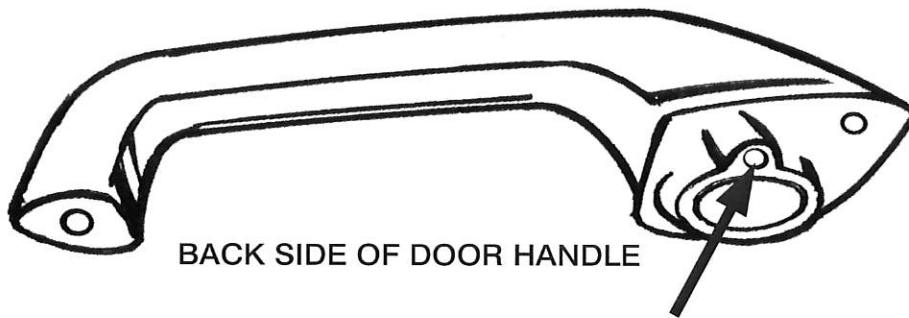

**C3AZ-7022400-C / 401-C 1963-64 Galaxie Outside Door Handle**

BACK SIDE OF DOOR HANDLE

[www.dennis-carpenter.com](http://www.dennis-carpenter.com)

**704-786-8139**

4140 CONCORD PARKWAY SO., CONCORD, NC. 28027

**NOTICE:**

*The original screw will not fit into the handle at this location.  
The screw that comes with the new handle must be used.*

**C3AZ-7022400-C / 401-C 1963-64 Galaxie Outside Door Handle**

BACK SIDE OF DOOR HANDLE