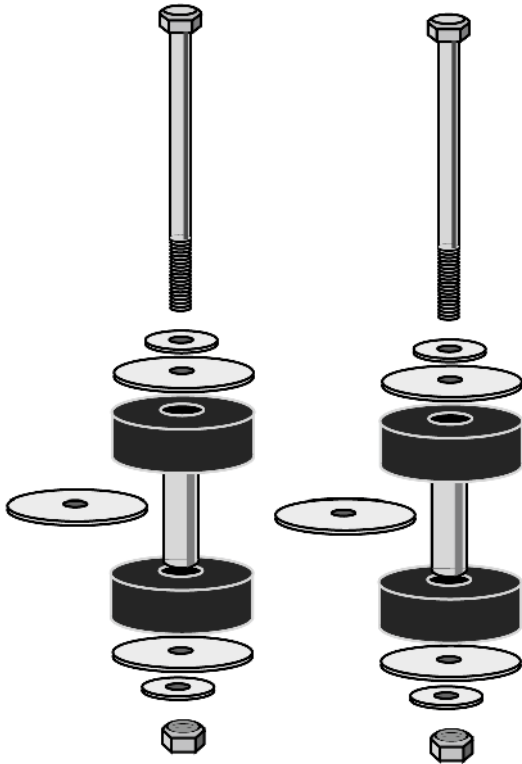

# # C4TZ-8125-S 1965-69 / 1970-72 / 1973-79 F-100 Radiator Support to Frame Pad Kit

## FULL CONTENT OF THIS KIT

## 1965-79 F-100 APPLICATION

*Note that the content of this kit services  
1965-69 F-100s, 1970-72 F-100s, 1973-79 F-100s.*

*For 1970-72 and 1973-79 applications insert  
additional supplied large washers as shown in the  
diagram above right to adjust height.*