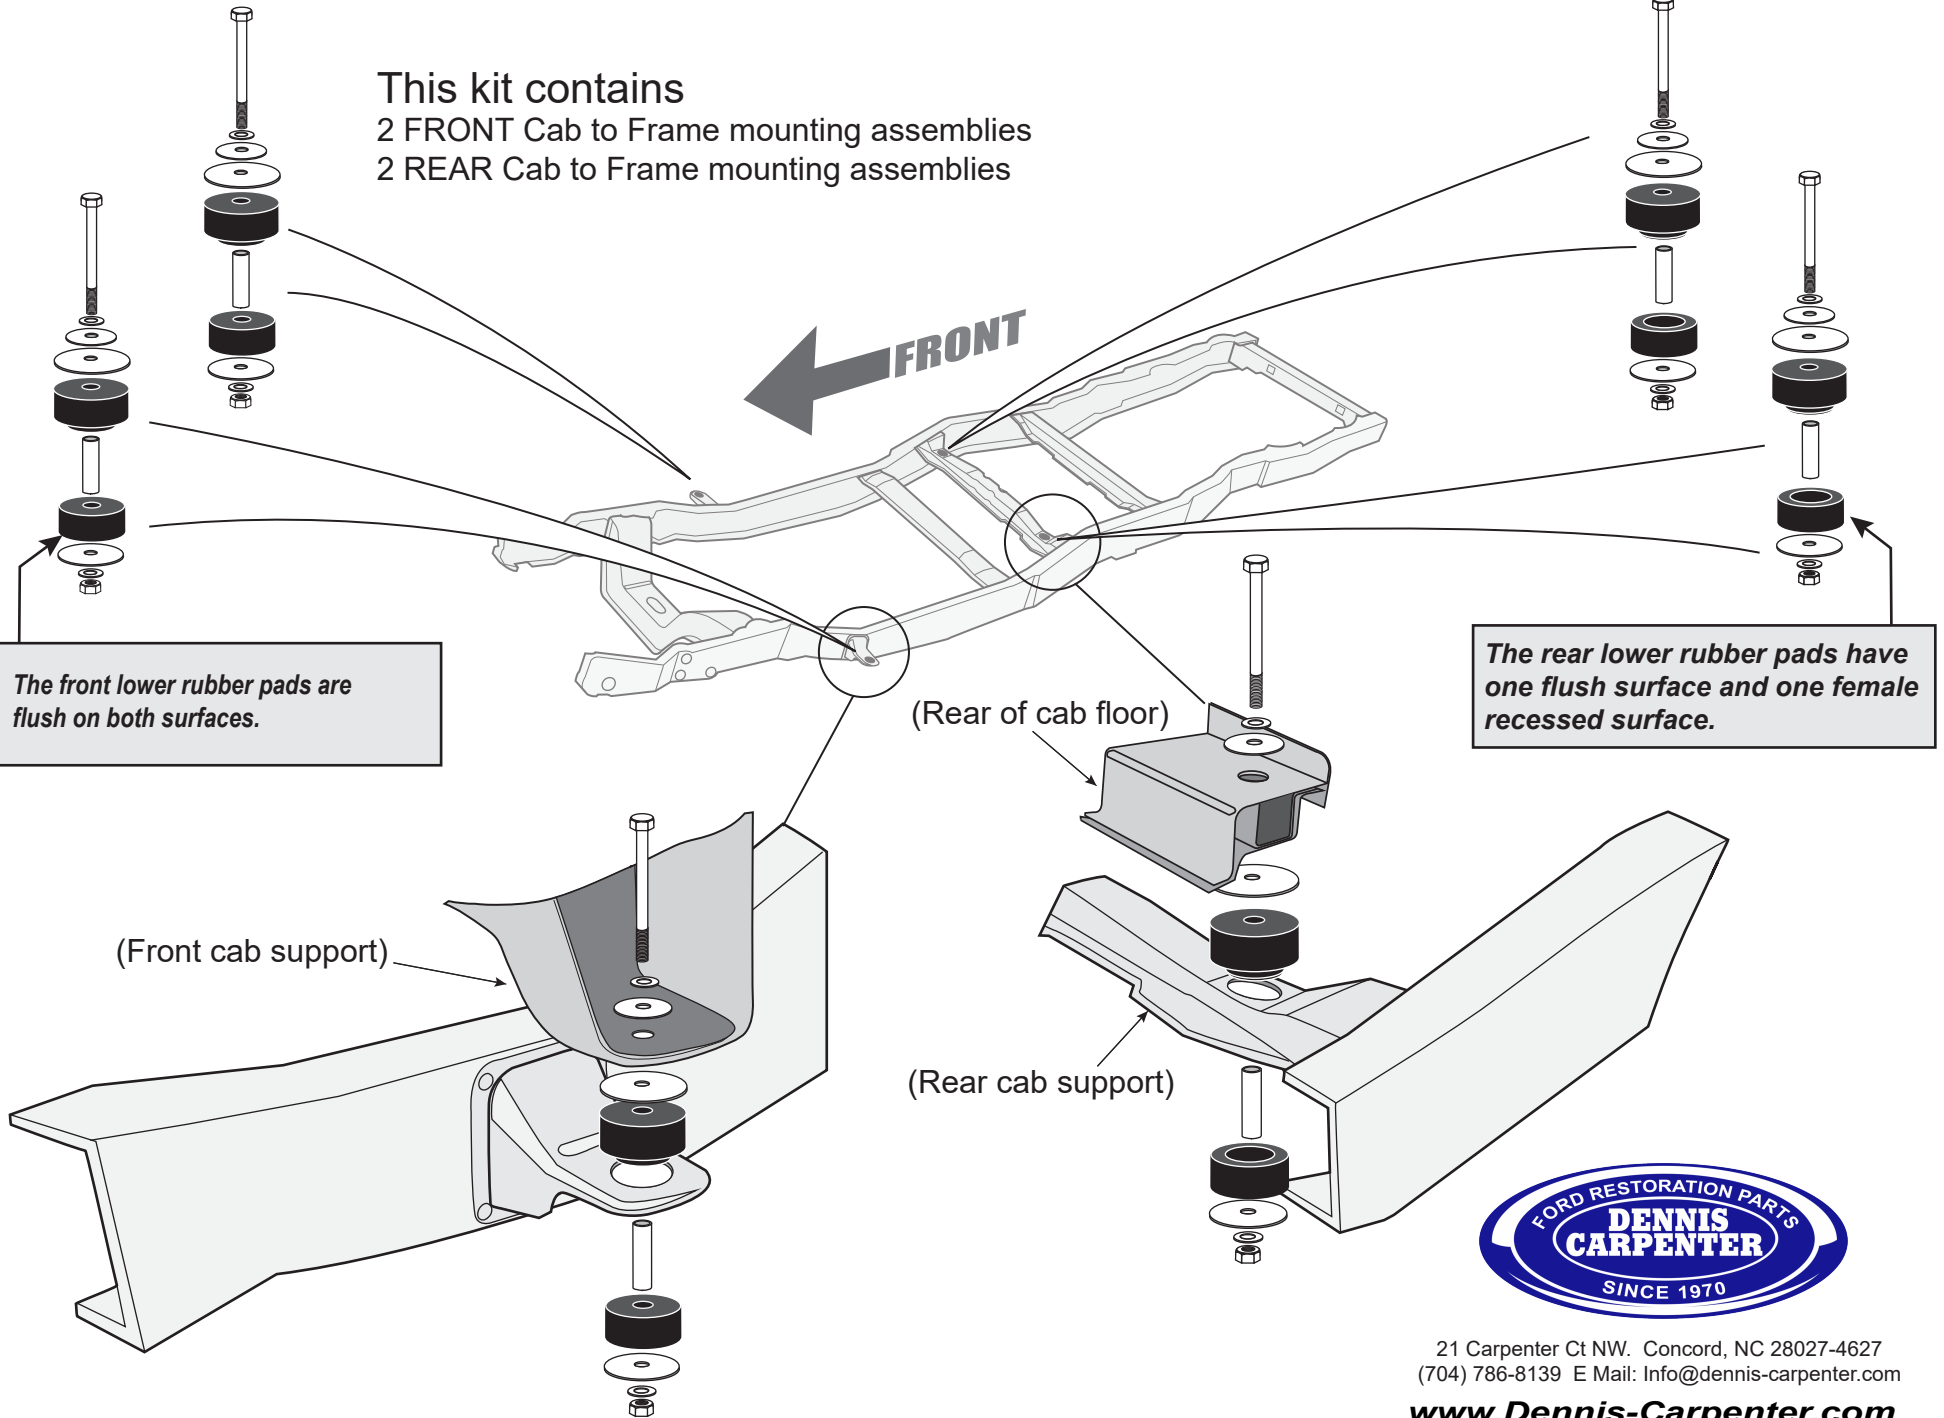

E0TZ-5400-S 1980-96 F Series Regular Cab To Frame Pad Mounting Kit

This kit contains
2 FRONT Cab to Frame mounting assemblies
2 REAR Cab to Frame mounting assemblies

FRONT

The front lower rubber pads are flush on both surfaces.

The rear lower rubber pads have one flush surface and one female recessed surface.

(Front cab support)

(Rear of cab floor)

(Rear cab support)

21 Carpenter Ct NW. Concord, NC 28027-4627
(704) 786-8139 E Mail: Info@dennis-carpenter.com