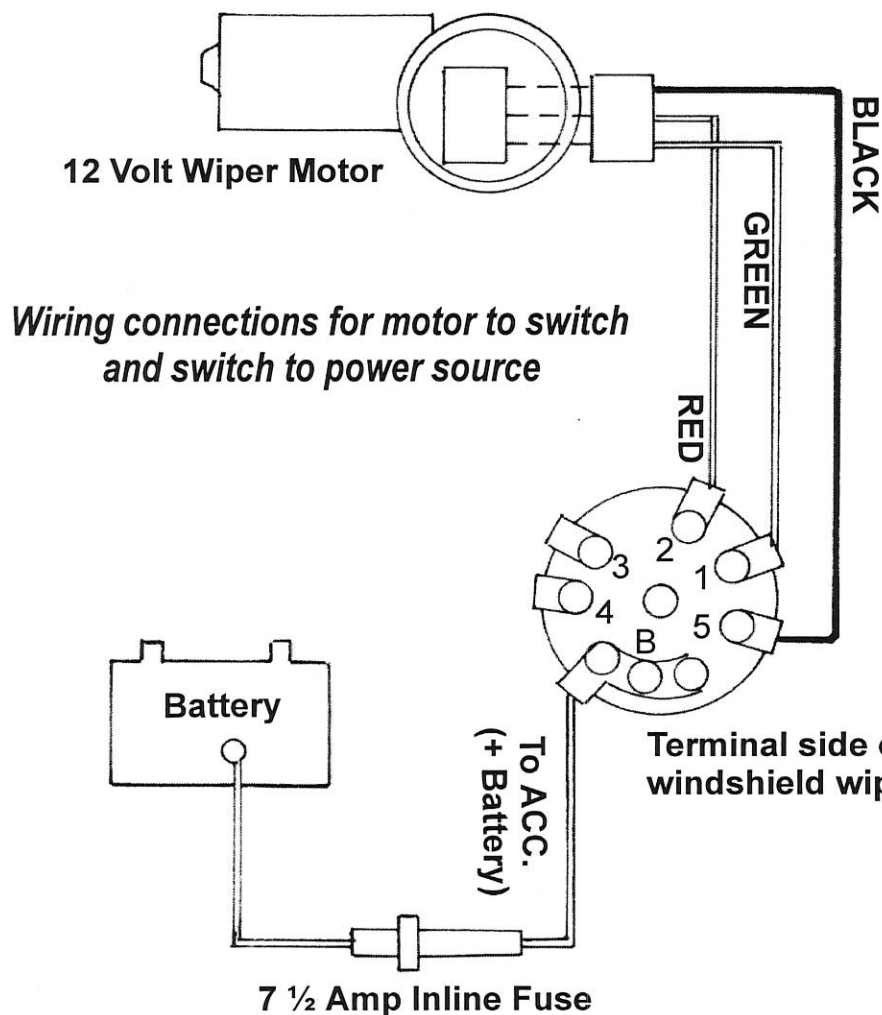

B6C-17508-RR 1956-60 Ford Pickup Truck Wiper Motor WIRING DIAGRAM

FORD PARTS CATALOGS $3 EACH

1932-36 Ford Car	1958-60 Ford Edsel	1948-56 Ford Pickup
1937-39 Ford/Merc	1955-66 Thunderbird	1957-66 Ford Pickup
1940 Ford/Merc	1960-64 Ford Car	1967-72 Ford Pickup
1941-48 Ford/Merc	1965-72 Full size/Galaxie	1973-79 Ford Pickup
1949-51 Ford/Merc	1960-70 Falcon/Ranchero/Comet	1966-79 Ford Bronco
1952-56 Ford/Merc	1962-79 Fairlane/Ranchero/Torino	1980-86 Ford Pickup
1957-59 Ford/Merc	1932-47 Ford Pickup	1961-67 Econoline

Cushman Scooter $4
1939-52 Ford Tractor

www.dennis-carpenter.com

**TO ORDER A PARTS CATALOG:
1-800-476-9653**